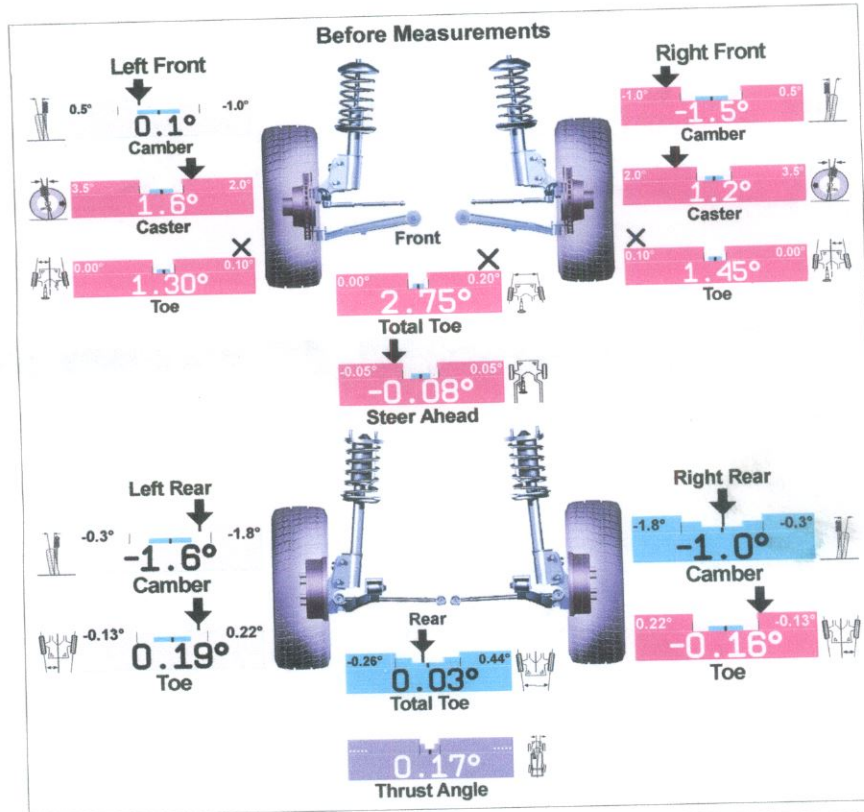

Work Order: R000001
 VIN: JN1DA31D13T506752
 Date: 7/9/15 1:37 PM

Nissan 2000-03 Maxima with 17" Wheel

• One or more values are not within specification. Tire wear, handling and safety problems may result.