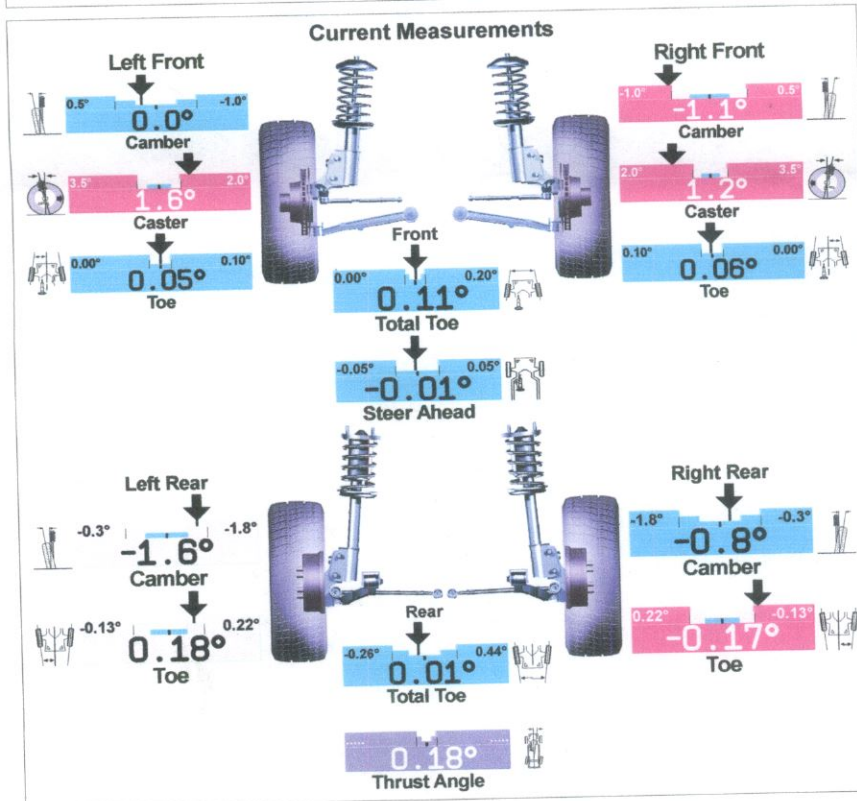

Work Order: R000001
 VIN: JN1DA31D13T506752
 Date: 7/9/15 1:37 PM

Nissan 2000-03 Maxima with 17" Wheel

• One or more values are not within specification. Tire wear, handling and safety problems may result.